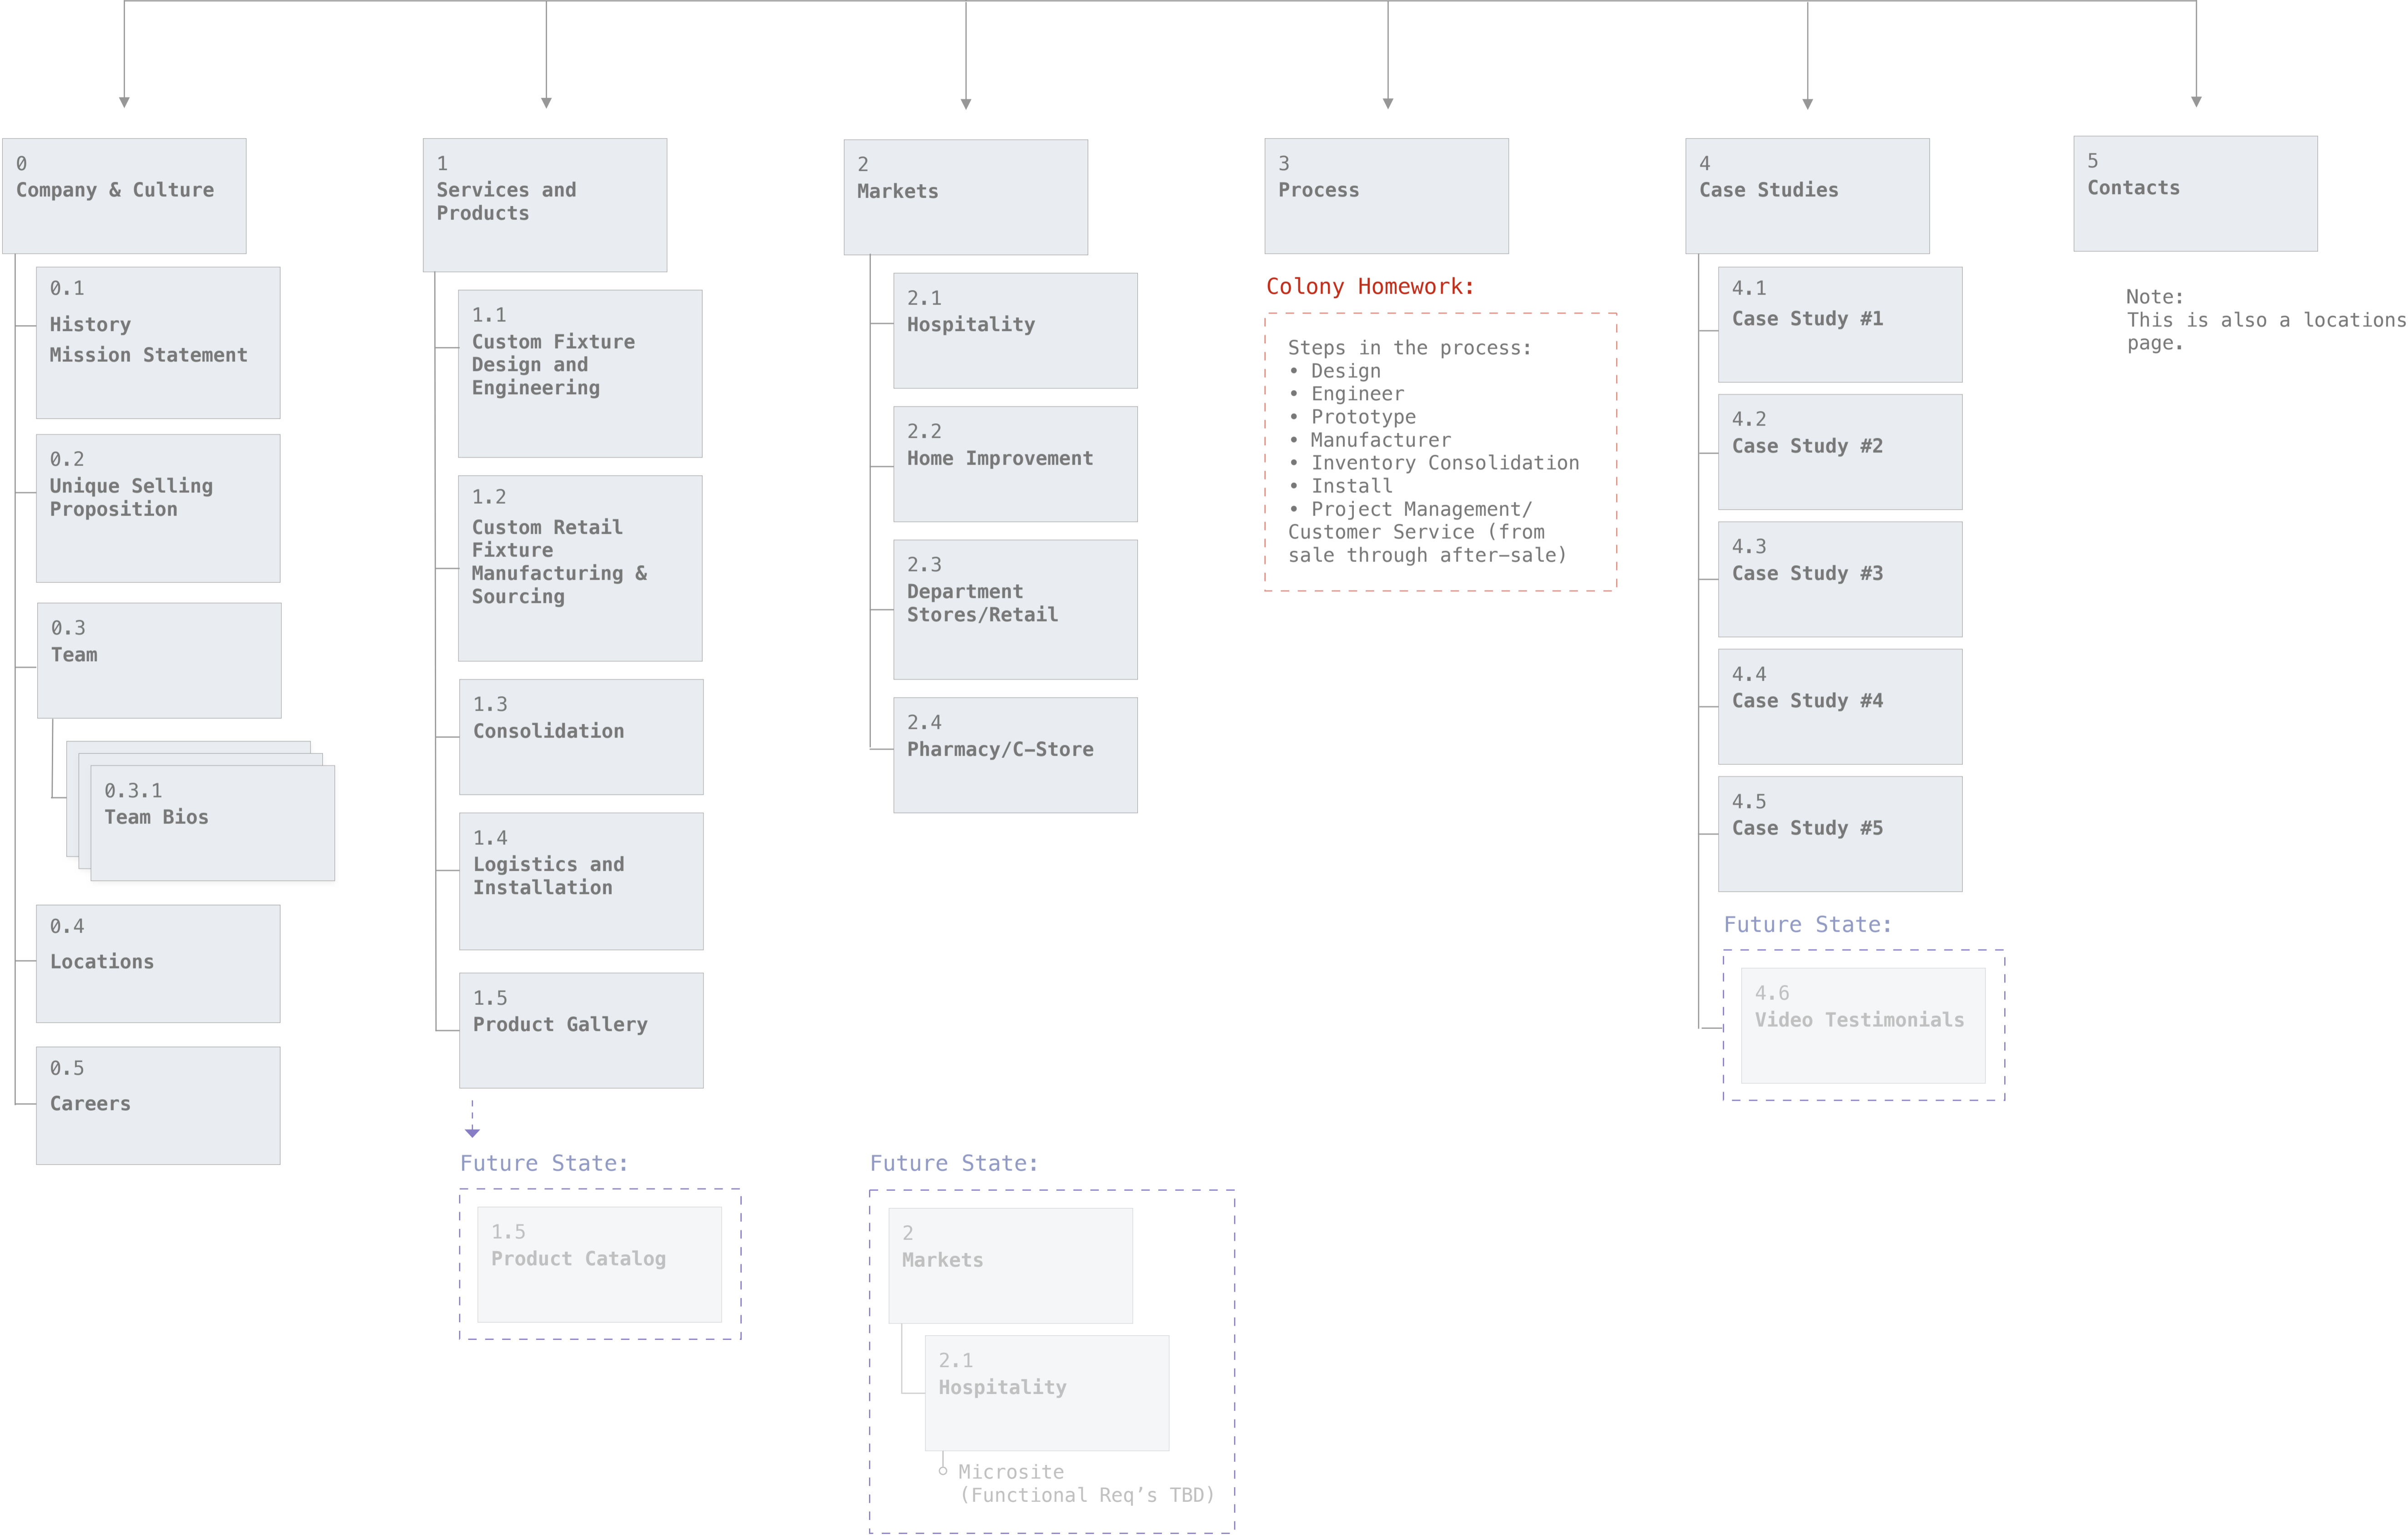

Colony Site Map (MVP)

Home Page

0 Company & Culture

0.1 History
Mission Statement

0.2 Unique Selling Proposition

0.3 Team

0.3.1 Team Bios

0.4 Locations

0.5 Careers

1 Services and Products

1.1 Custom Fixture Design and Engineering

1.2 Custom Retail Fixture Manufacturing & Sourcing

1.3 Consolidation

1.4 Logistics and Installation

1.5 Product Gallery

Future State:

1.5 Product Catalog

2 Markets

2.1 Hospitality

2.2 Home Improvement

2.3 Department Stores/Retail

2.4 Pharmacy/C-Store

Future State:

2 Markets

2.1 Hospitality

Microsite (Functional Req's TBD)

3 Process

Colony Homework:
Steps in the process:
• Design
• Engineer
• Prototype
• Manufacturer
• Inventory Consolidation
• Install
• Project Management/ Customer Service (from sale through after-sale)

4 Case Studies

4.1 Case Study #1

4.2 Case Study #2

4.3 Case Study #3

4.4 Case Study #4

4.5 Case Study #5

Future State:

4.6 Video Testimonials

5 Contacts

Note: This is also a locations page.